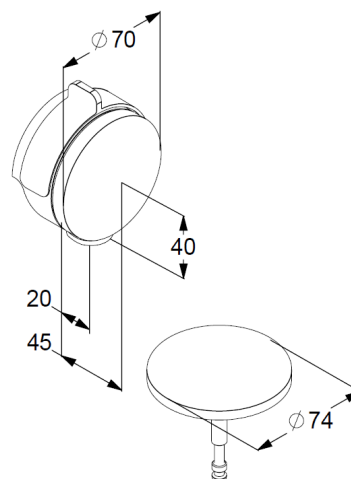

adjustable aerator M24

diameter valve cap 74mm

inlet head made of chrome-plated brass

actuating element for eccentric fitting

made of chrome-plated metal

valve plug with shell protection cap

cover plate chrome plated plastic

Produktabbildung/ Product picture

Maßzeichnung/ Dimensional drawing

Durchfluss/ Flow rate