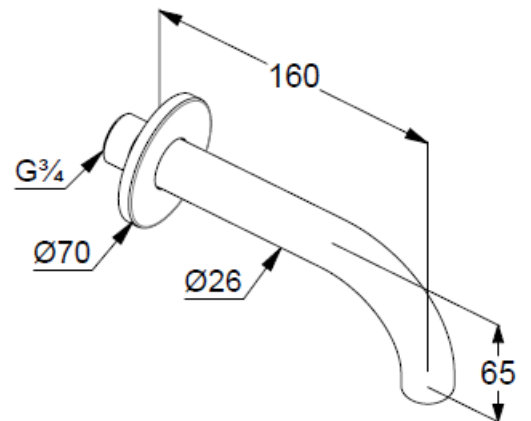

Technische Daten/ Technical Data

KLUDI BOZZ

bath inlet
DN 20

Ref.: 38505NO

Finishes:

NO Brushed Gold (18) PVD

Product description

Manufacturer KLUDI GmbH & Co. KG

Typ: KLUDI BOZZ

bath inlet

Ref.: 38505NO

bath inlet

wall mounted

aerator, S-Pointer M24 laminar

flow rate at 3 bar 25 l/min.

fixed spout

connection G3/4

with push-on rosette Ø 70mm

Produktabbildung/ Product picture

Maßzeichnung/ Dimensional drawing

Durchfluss/ Flow rate